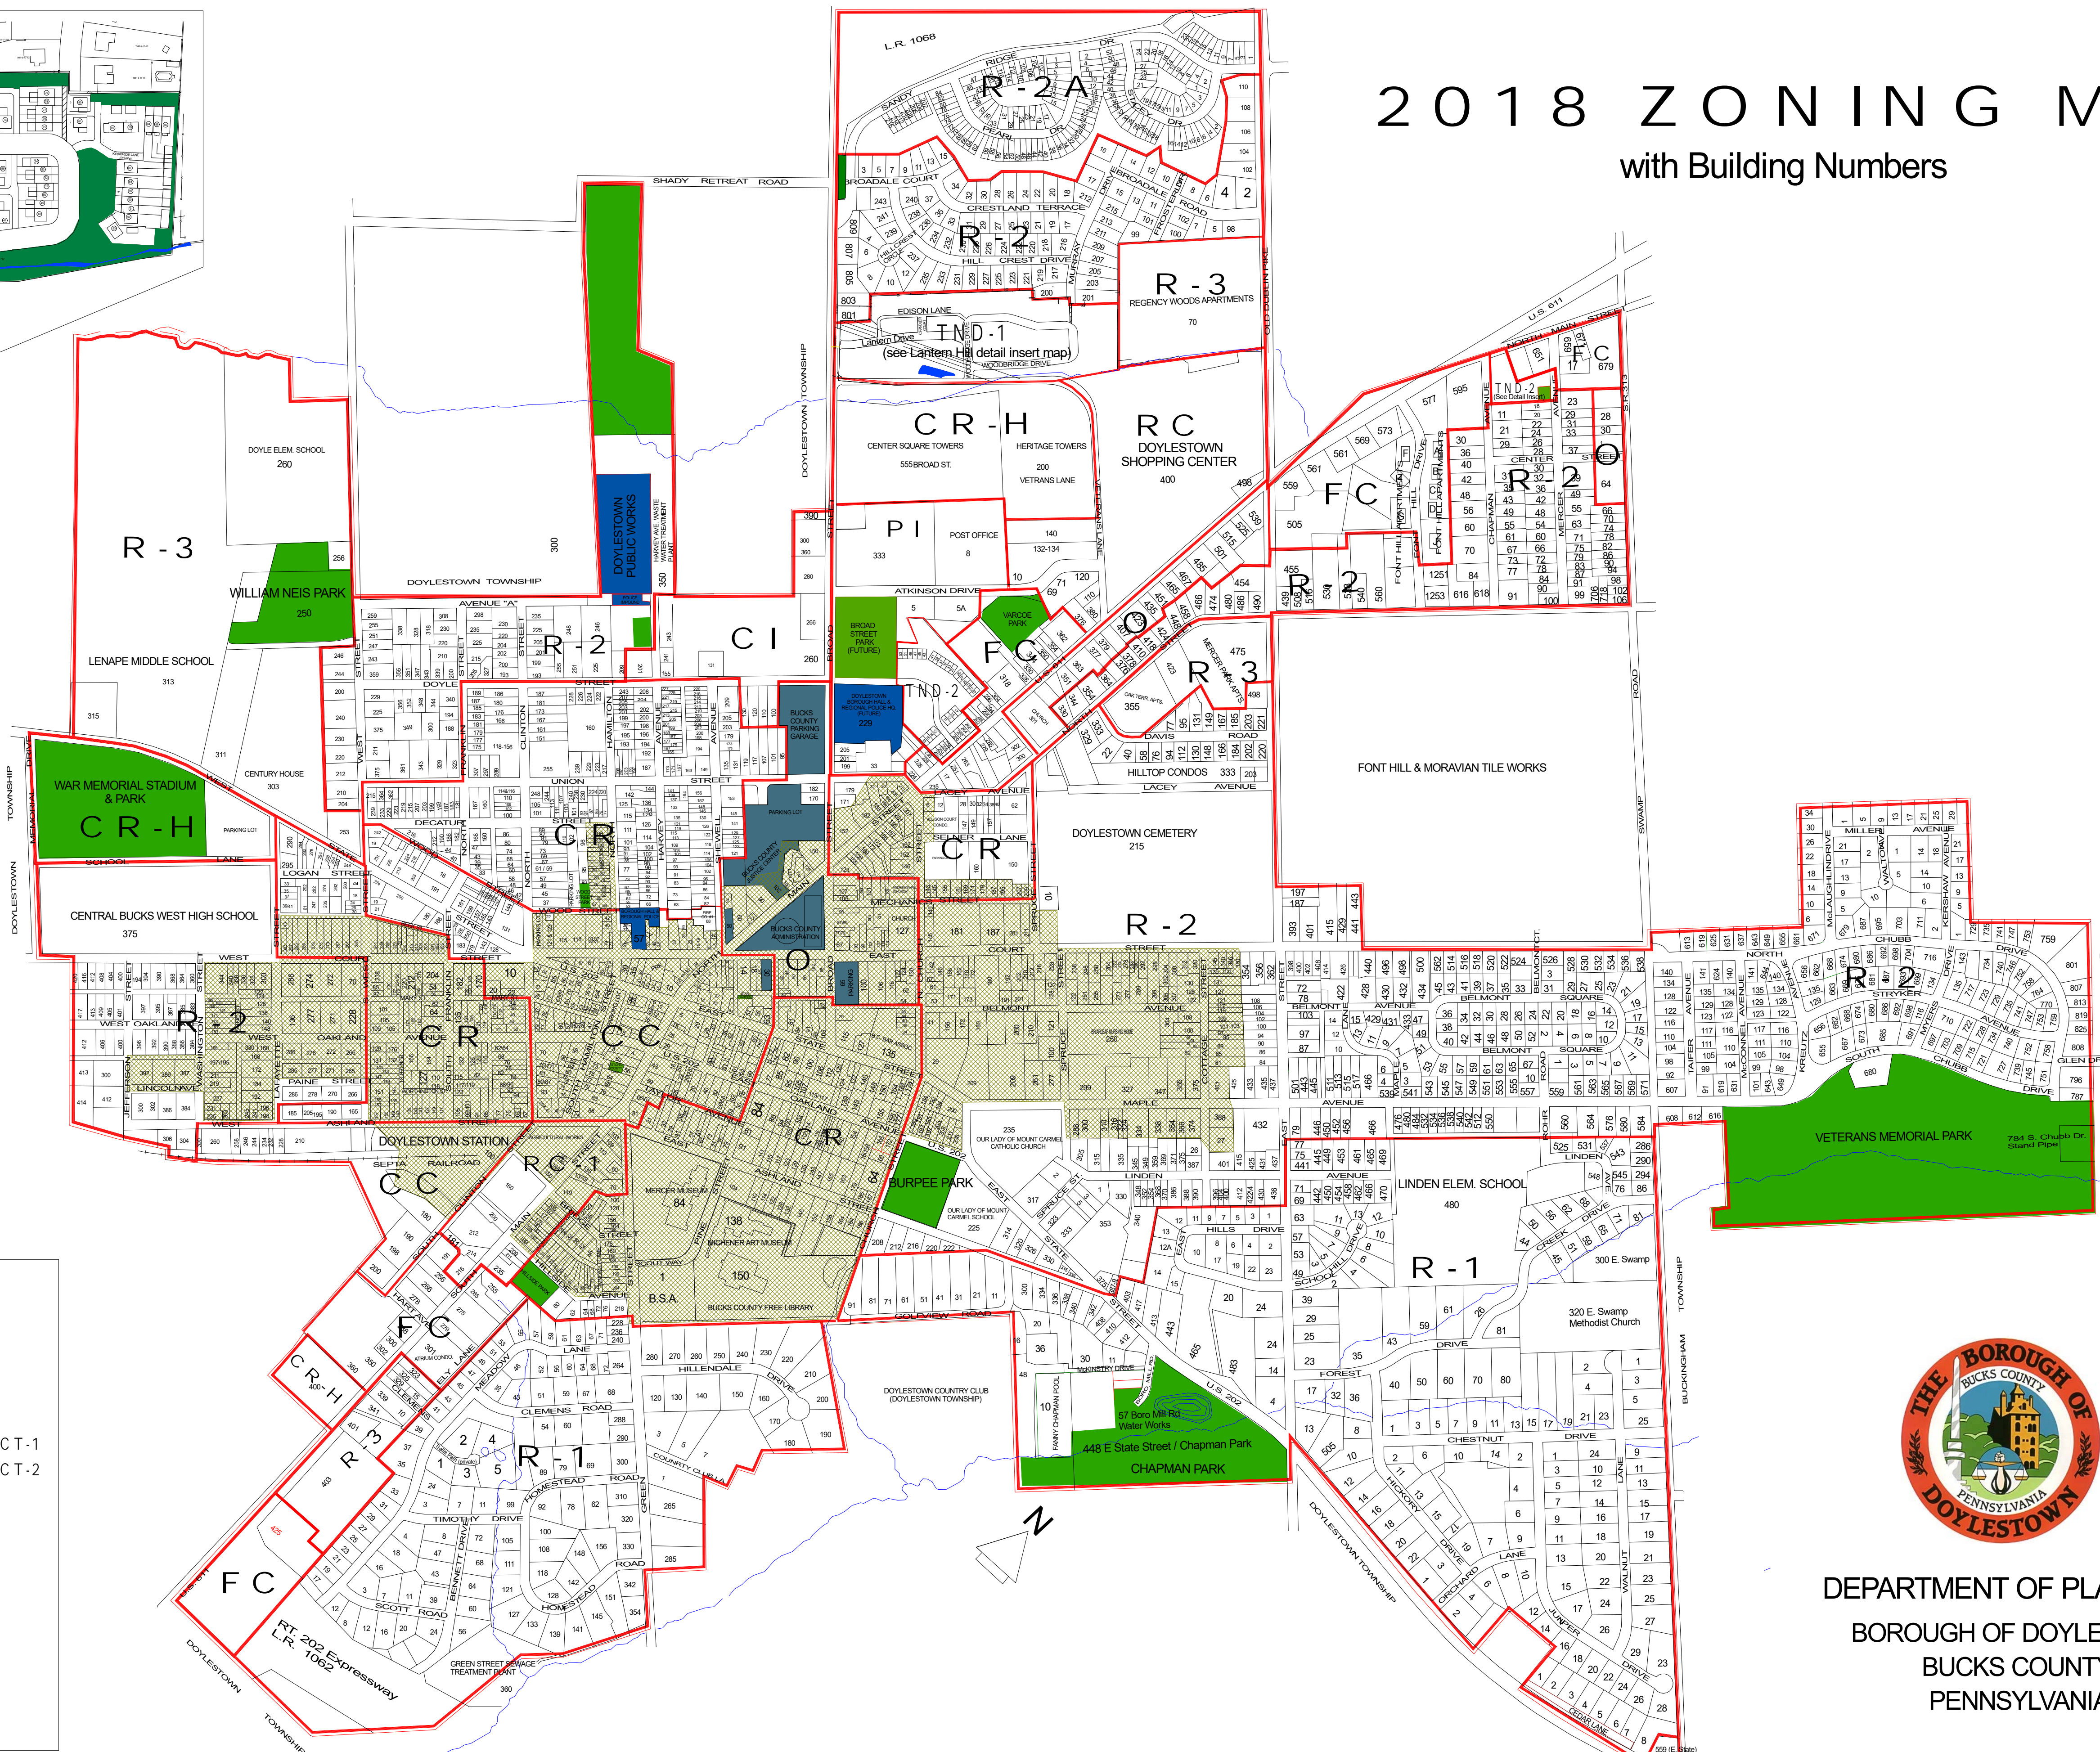

2018 ZONING MAP

with Building Numbers

R-1	RESIDENTIAL - 1
R-2	RESIDENTIAL - 2
R-2A	CLUSTER DEVELOPMENT
R-3	RESIDENTIAL - 3
CR	CENTRAL RESIDENTIAL
CR-H	CENTRAL RESIDENTIAL - HIGH RISE
TND-1	TRADITIONAL NEIGHBORHOOD DISTRICT-1
TND-2	TRADITIONAL NEIGHBORHOOD DISTRICT-2
O	OFFICE
RC	RETAIL COMMERCIAL
RC-1	RETAIL COMMERCIAL - 1
CC	CENTRAL COMMERCIAL
FC	FREESTANDING COMMERCIAL
CI	CENTRAL INDUSTRIAL
PI	PLANNED INDUSTRIAL
	HISTORIC DISTRICT

DEPARTMENT OF PLANNING
BOROUGH OF DOYLESTOWN
BUCKS COUNTY
PENNSYLVANIA