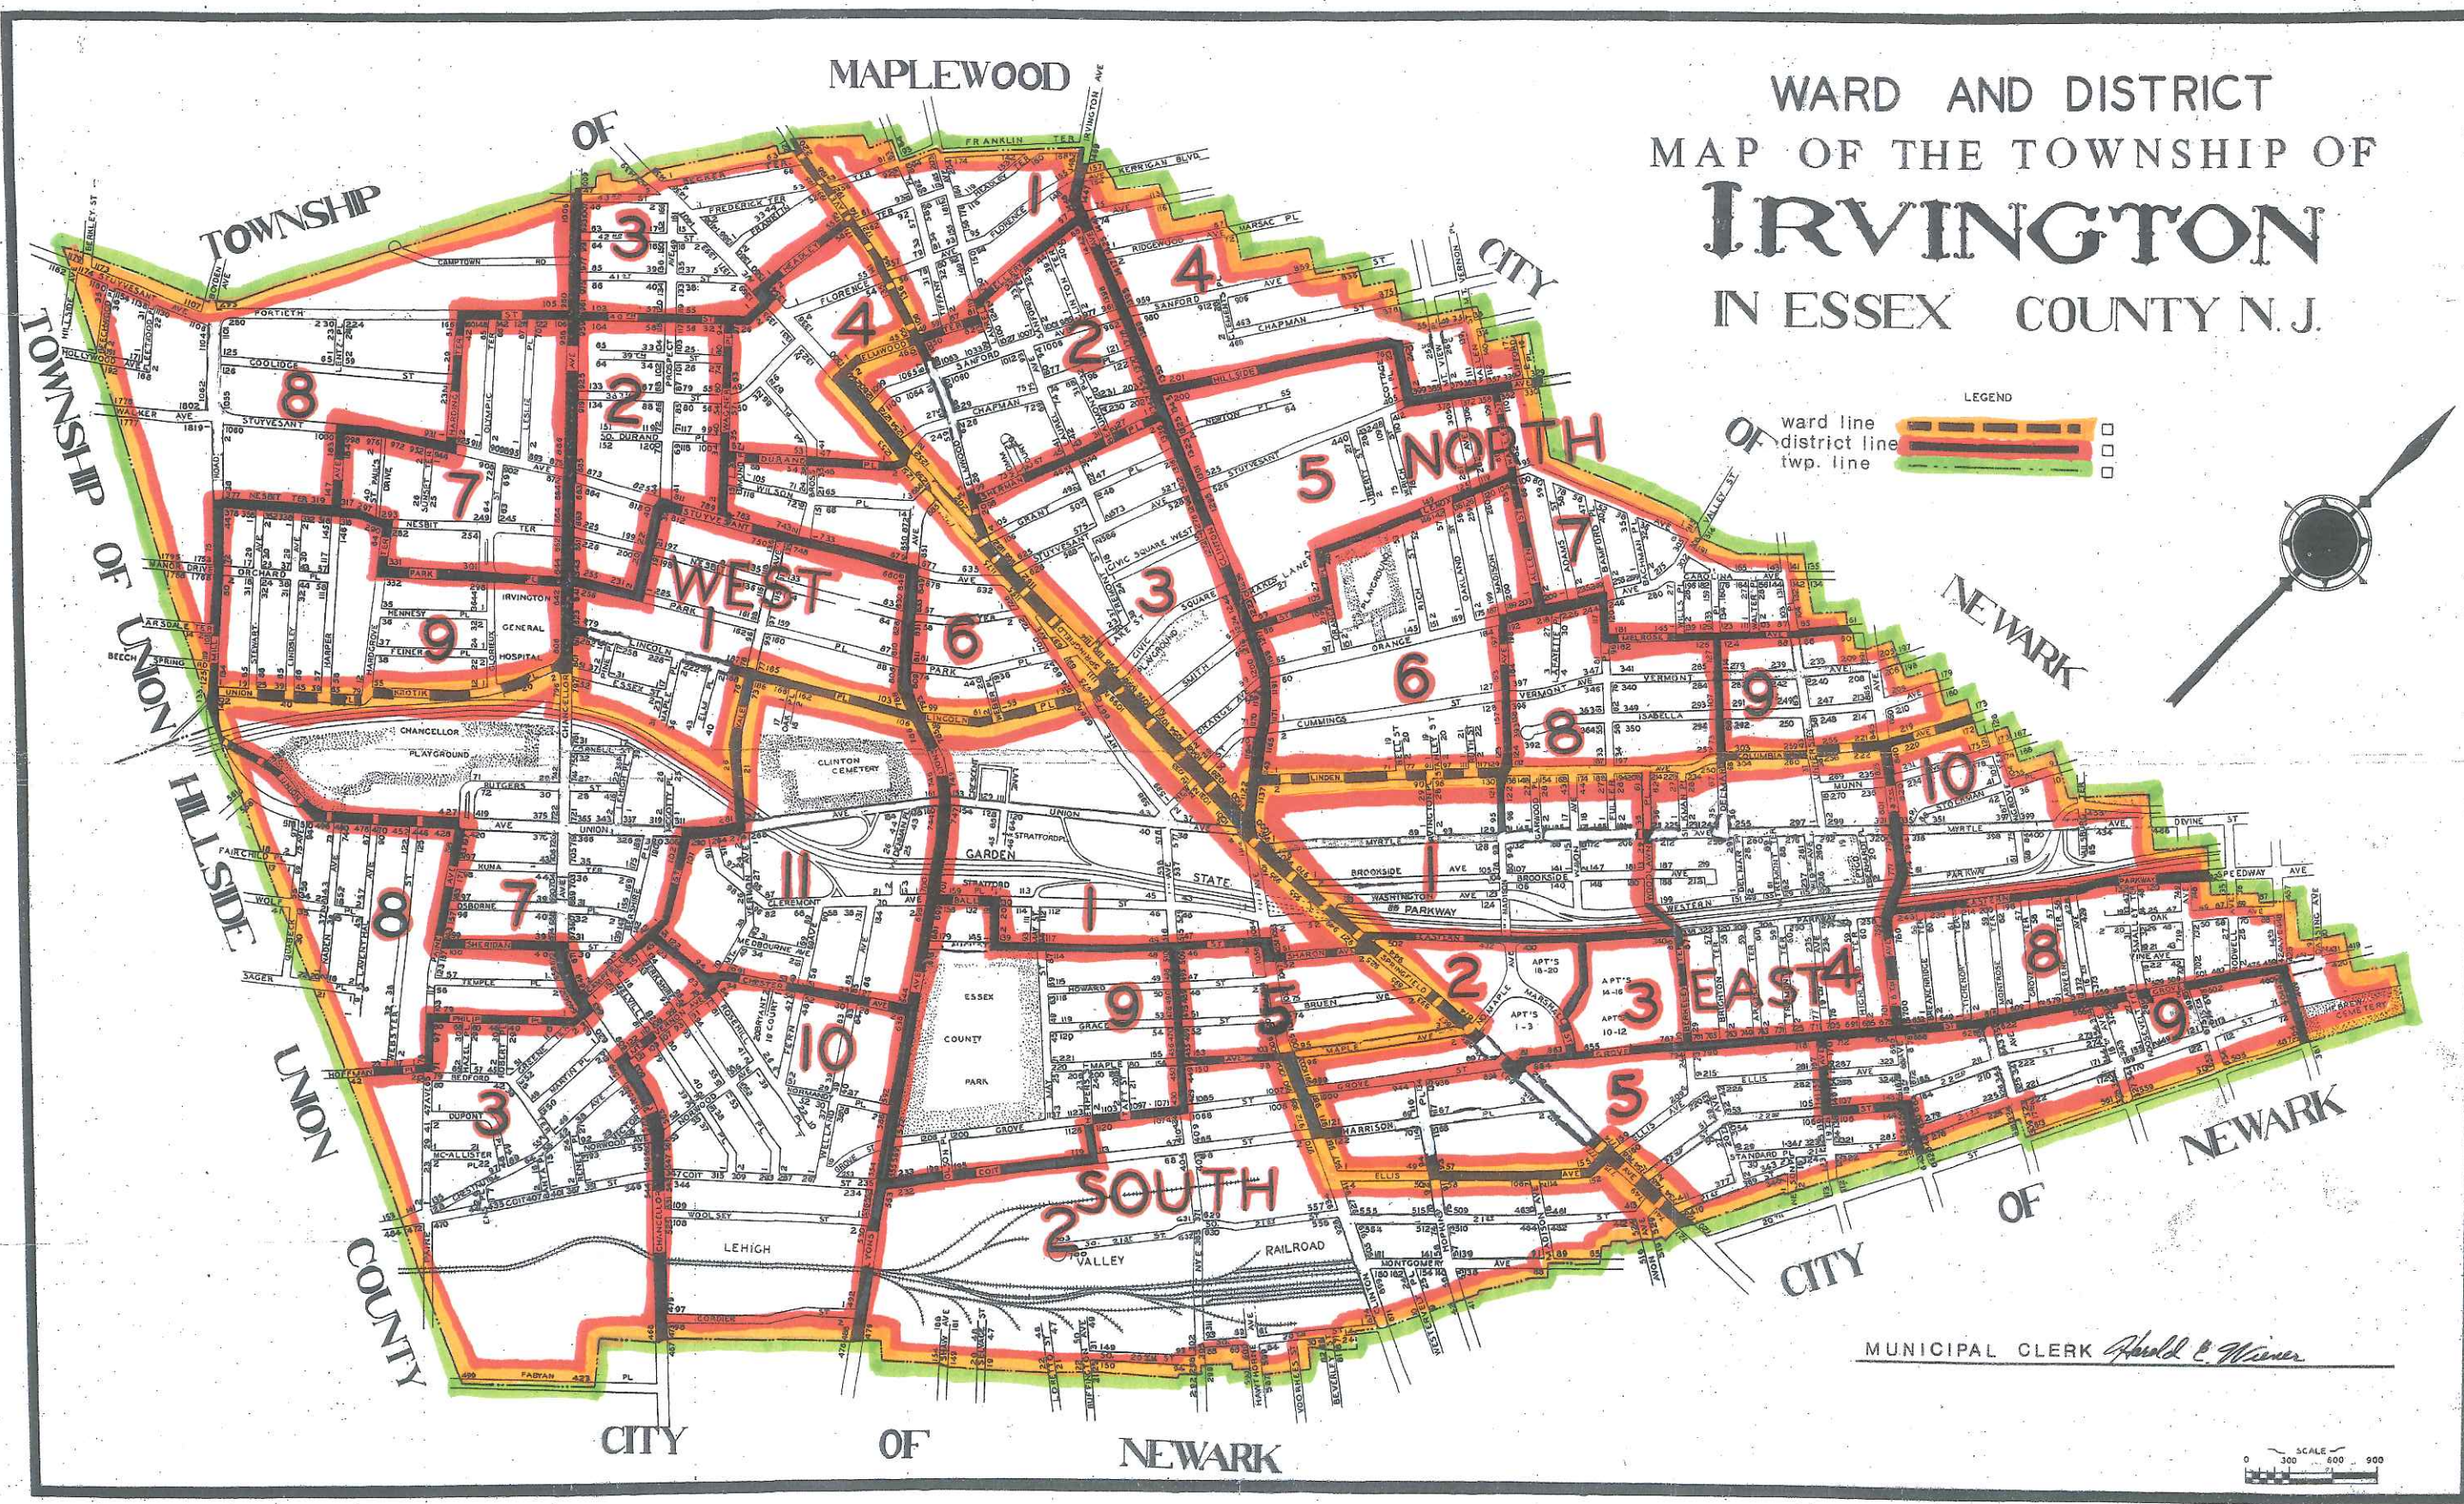

WARD AND DISTRICT  
 MAP OF THE TOWNSHIP OF  
**IRVINGTON**  
 IN ESSEX COUNTY N.J.

MUNICIPAL CLERK *Harold C. Wiener*

SCALE  
 0 300 600 900