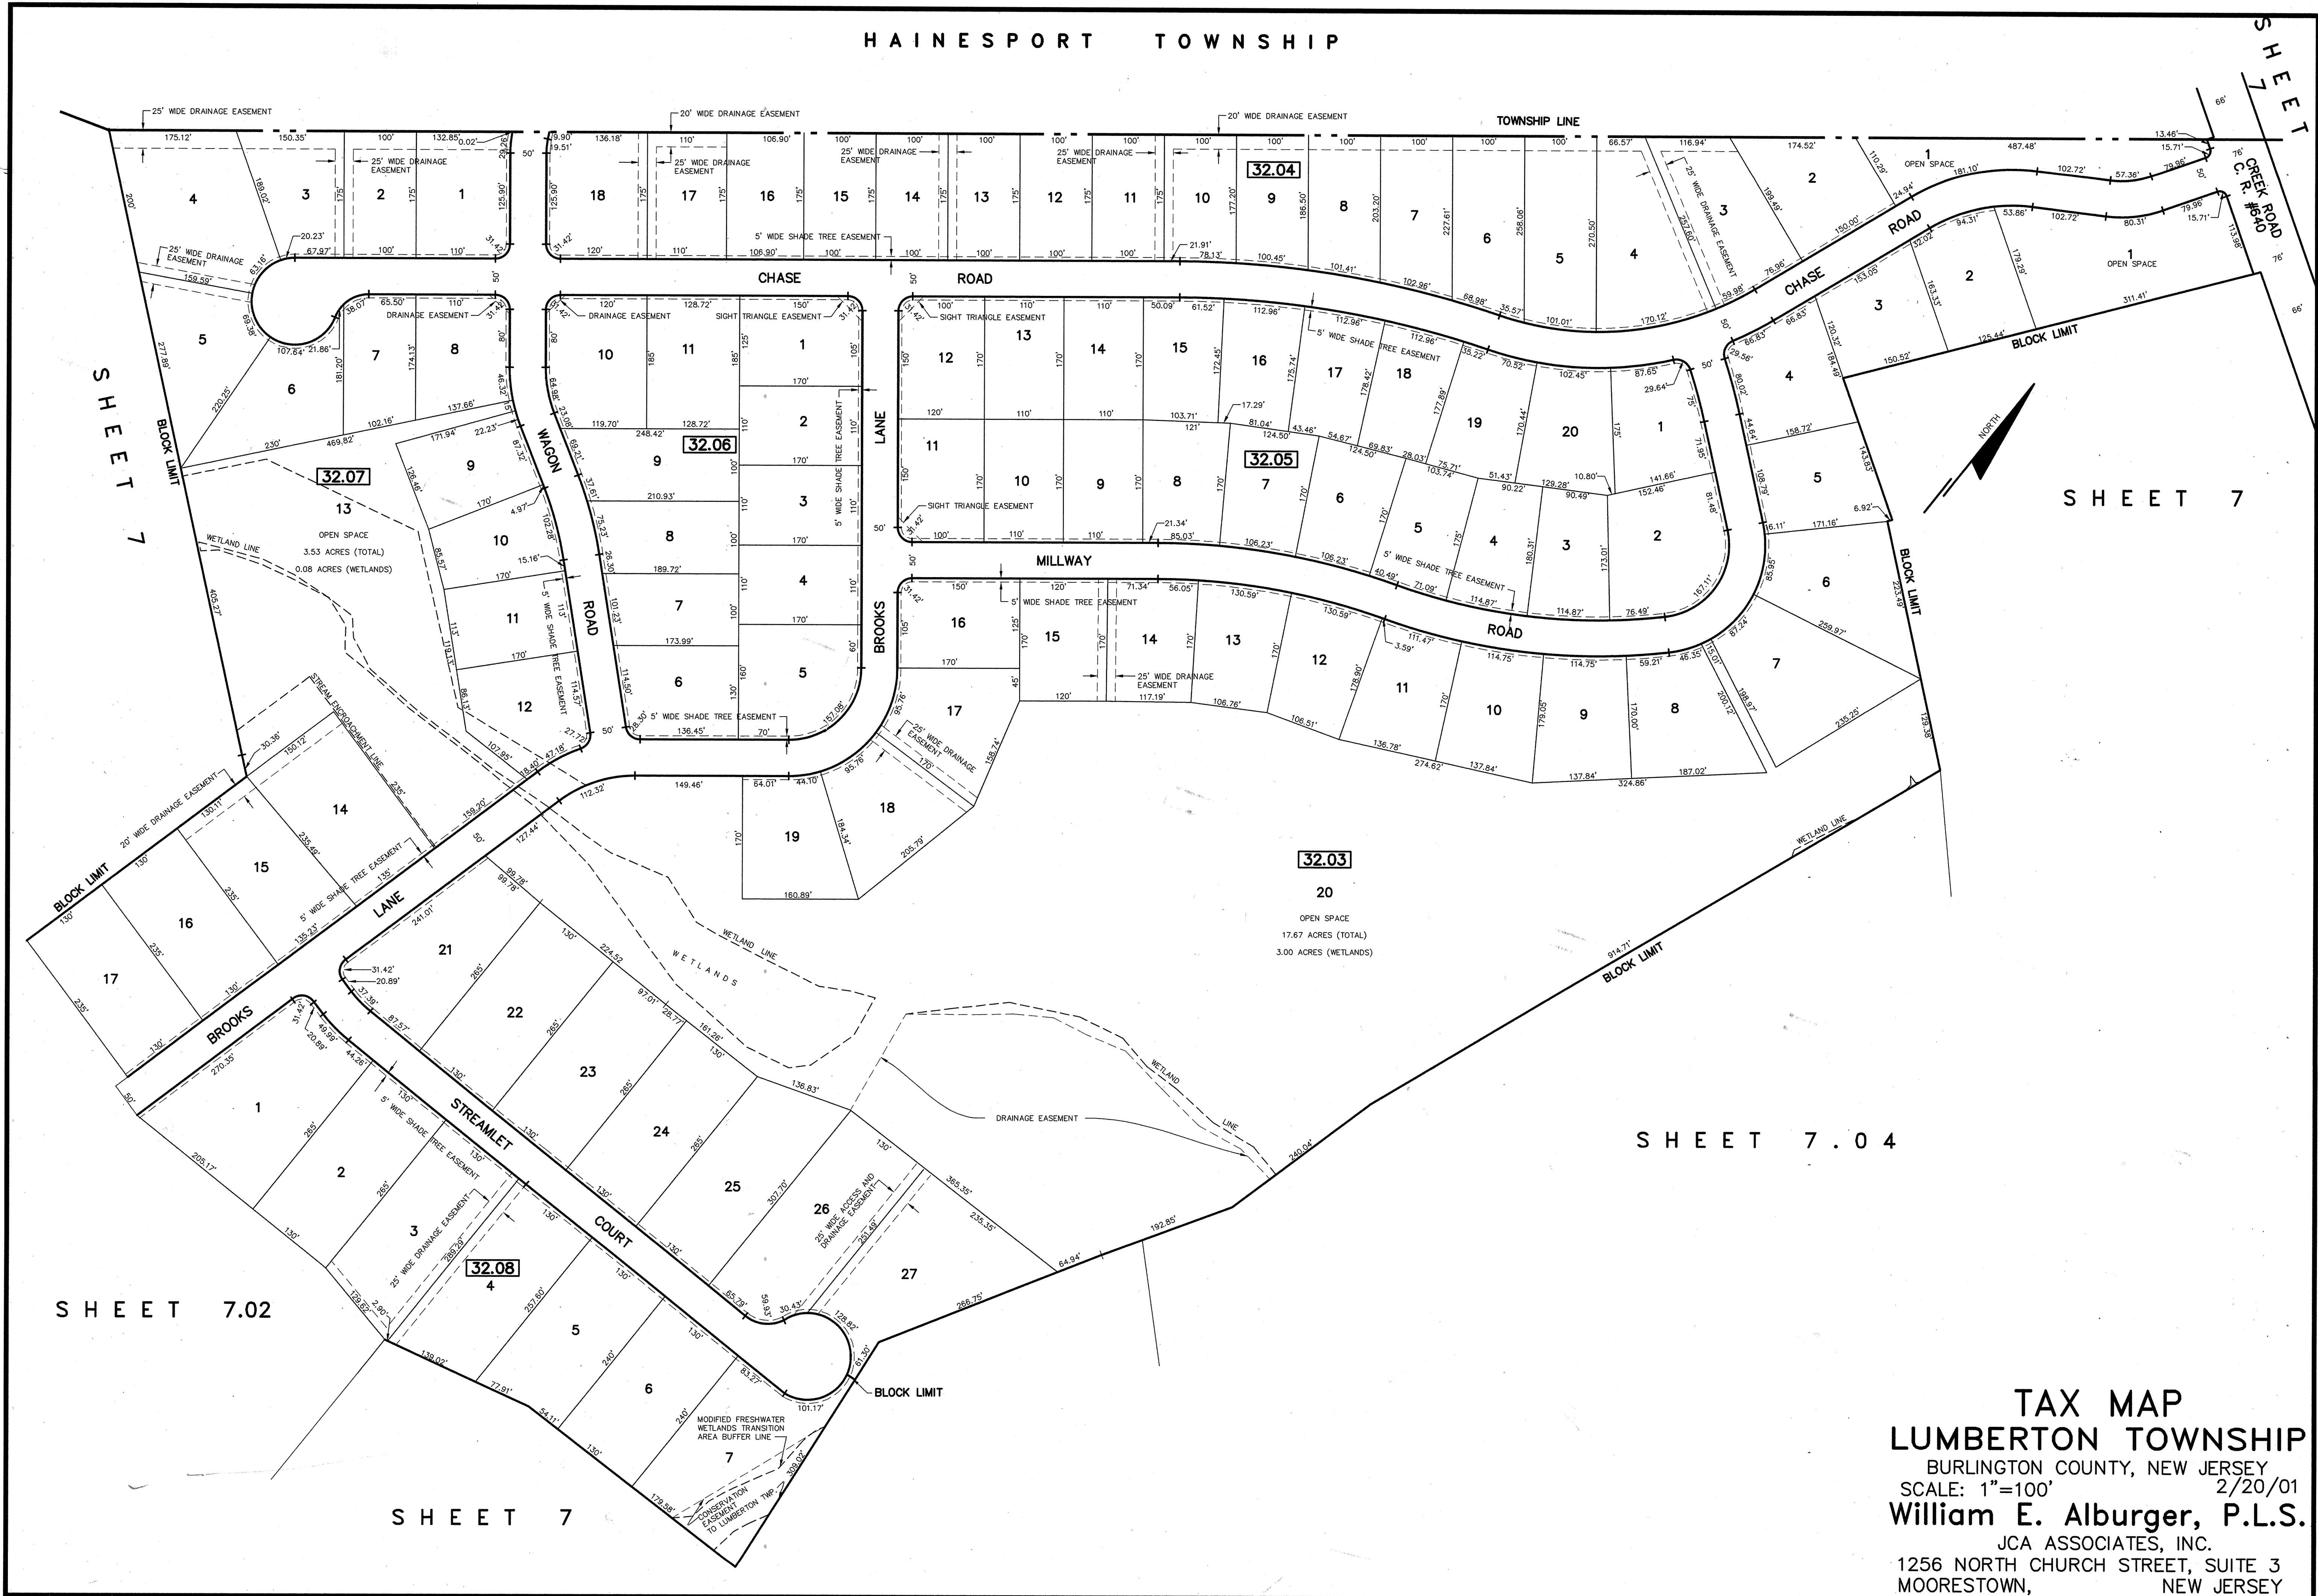

HAINESPORT TOWNSHIP

SHEET 7.02

SHEET 7

SHEET 7.04

TAX MAP
LUMBERTON TOWNSHIP
 BURLINGTON COUNTY, NEW JERSEY
 SCALE: 1"=100' 2/20/01
William E. Alburger, P.L.S.
 JCA ASSOCIATES, INC.
 1256 NORTH CHURCH STREET, SUITE 3
 MOORESTOWN, NEW JERSEY