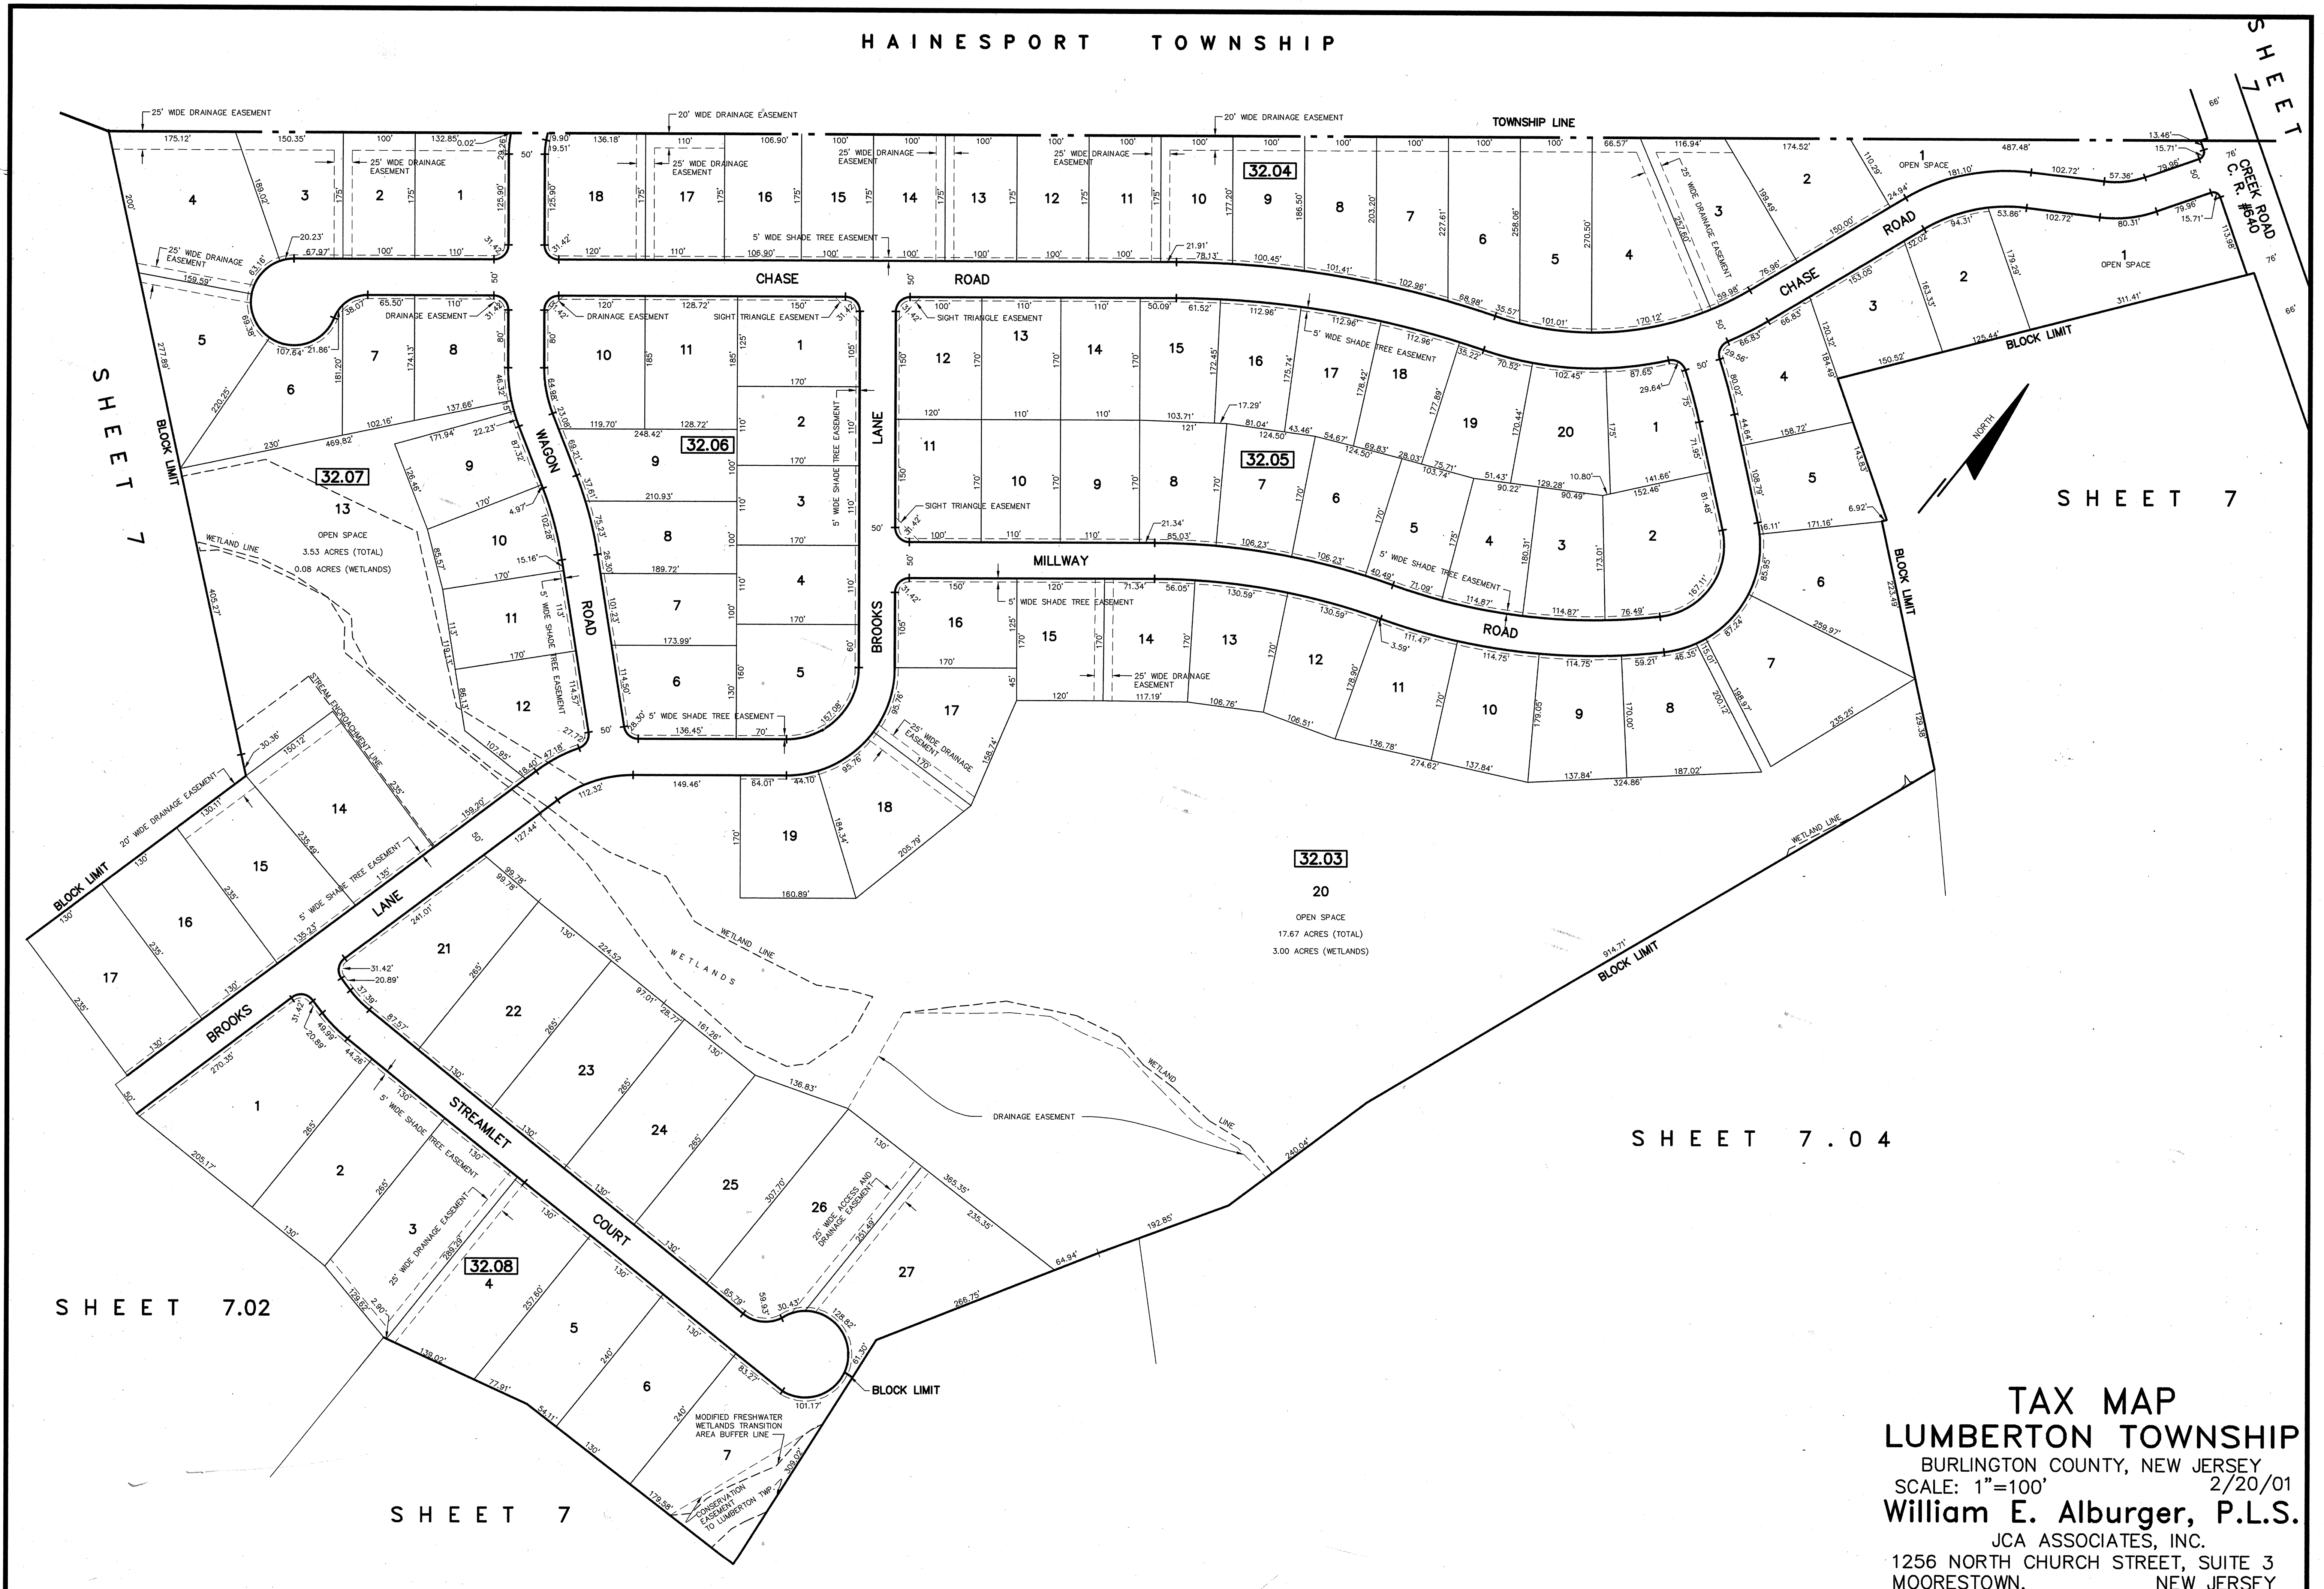

HAINESPORT TOWNSHIP

SHEET 7.02

SHEET 7

SHEET 7.04

SHEET 7

SHEET 7

TAX MAP
LUMBERTON TOWNSHIP
 BURLINGTON COUNTY, NEW JERSEY
 SCALE: 1"=100' 2/20/01
William E. Alburger, P.L.S.
 JCA ASSOCIATES, INC.
 1256 NORTH CHURCH STREET, SUITE 3
 MOORESTOWN, NEW JERSEY